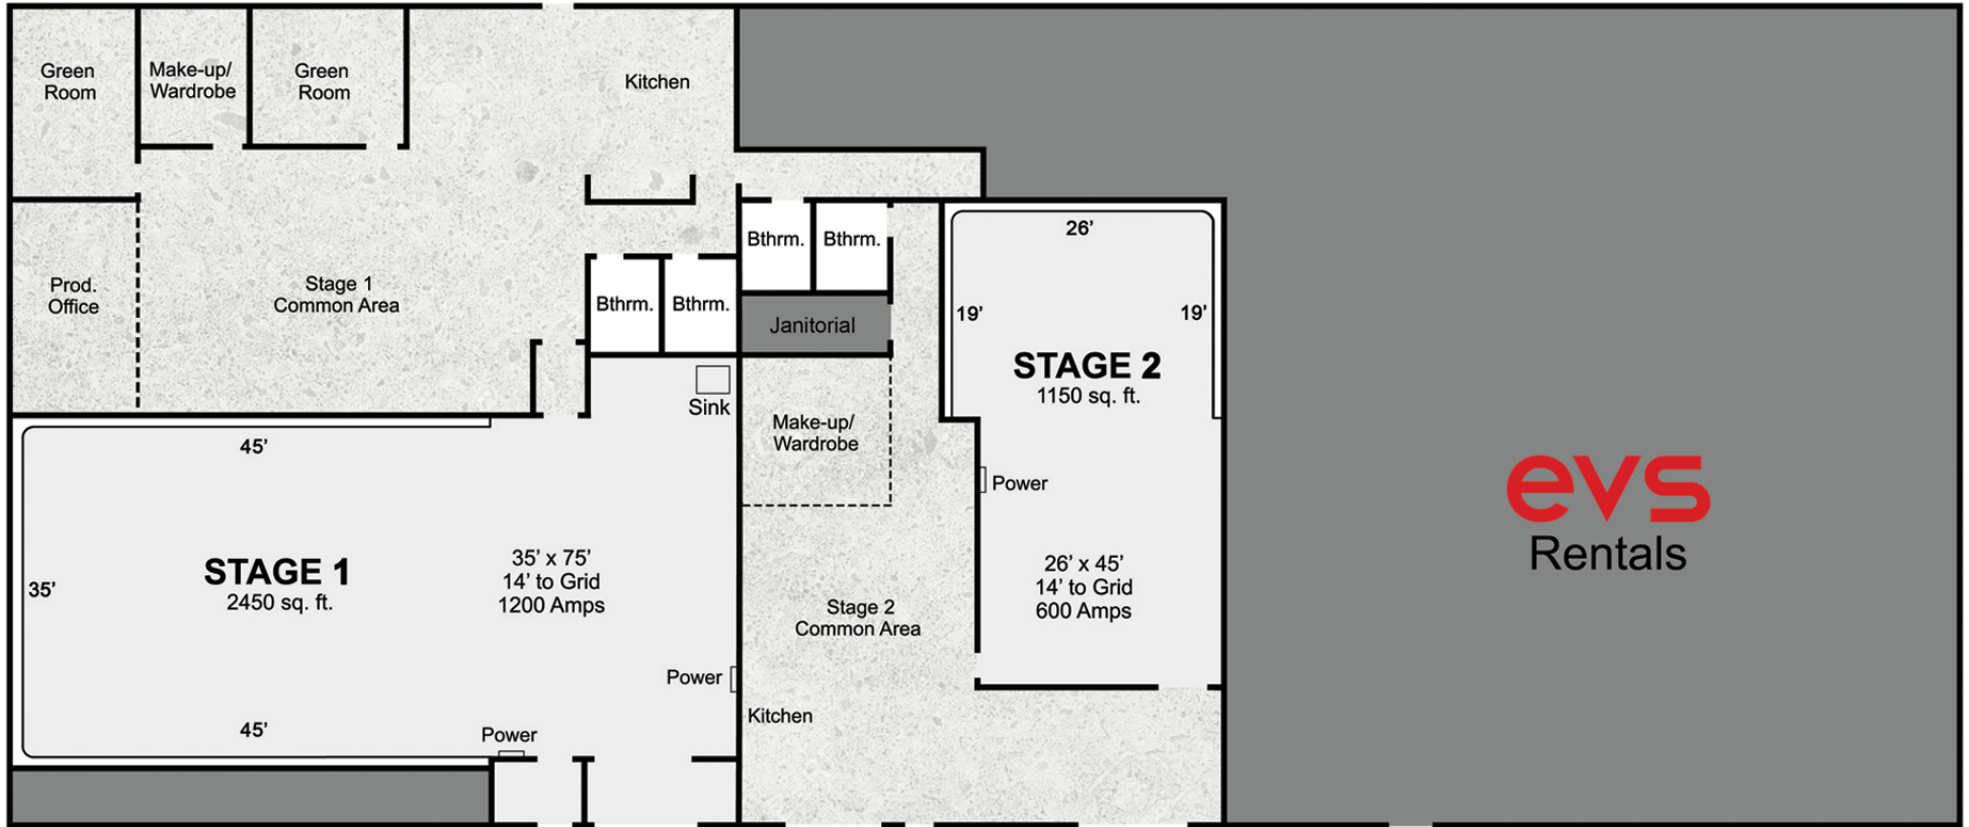

Victory Blvd

Irving Ave

Parking Lot

1819 Victory Blvd Glendale, CA 91201

818.552.4590